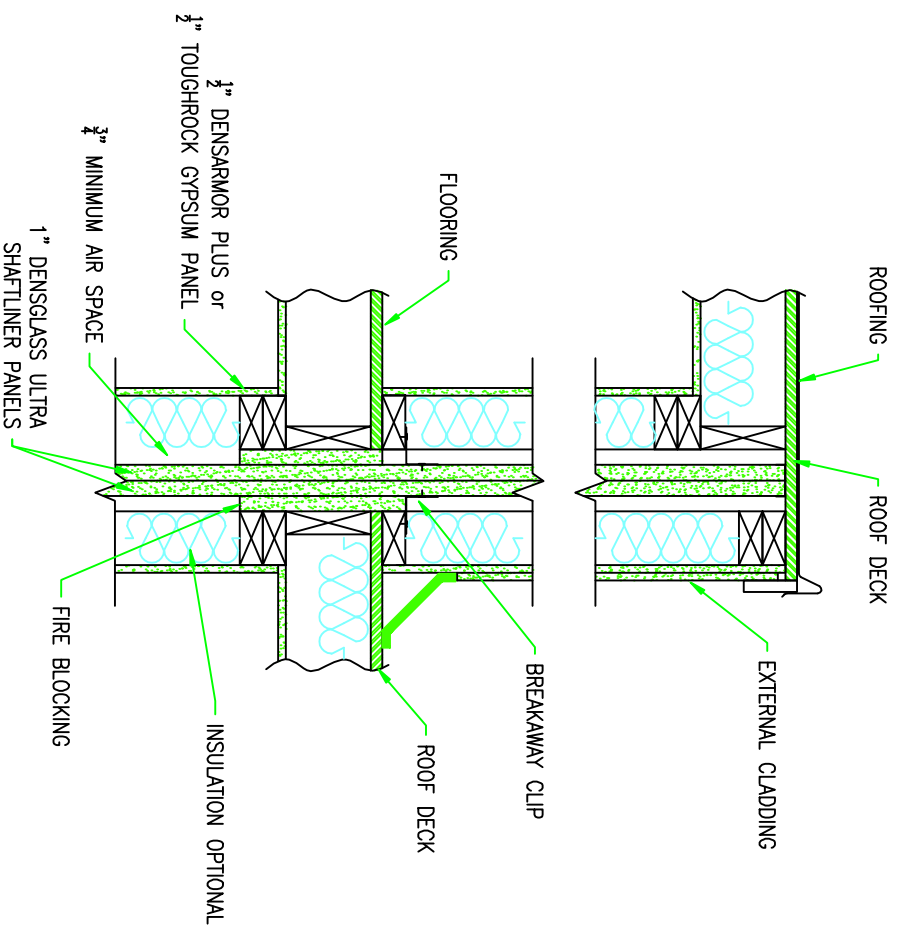

TYPICAL OFFSET ROOF/WALL DETAIL

GEORGIA-PACIFIC GYPSUM, LLC IS PROVIDING THIS DETAIL AS A SERVICE TO OUR CUSTOMERS. PLEASE OBTAIN APPROVAL FROM THE PROJECT'S ARCHITECT, ENGINEER OR OTHER DESIGN AUTHORITY AND REVIEW WITH LOCAL BUILDING CODE OFFICIALS BEFORE YOU IMPLEMENT THIS DETAIL.